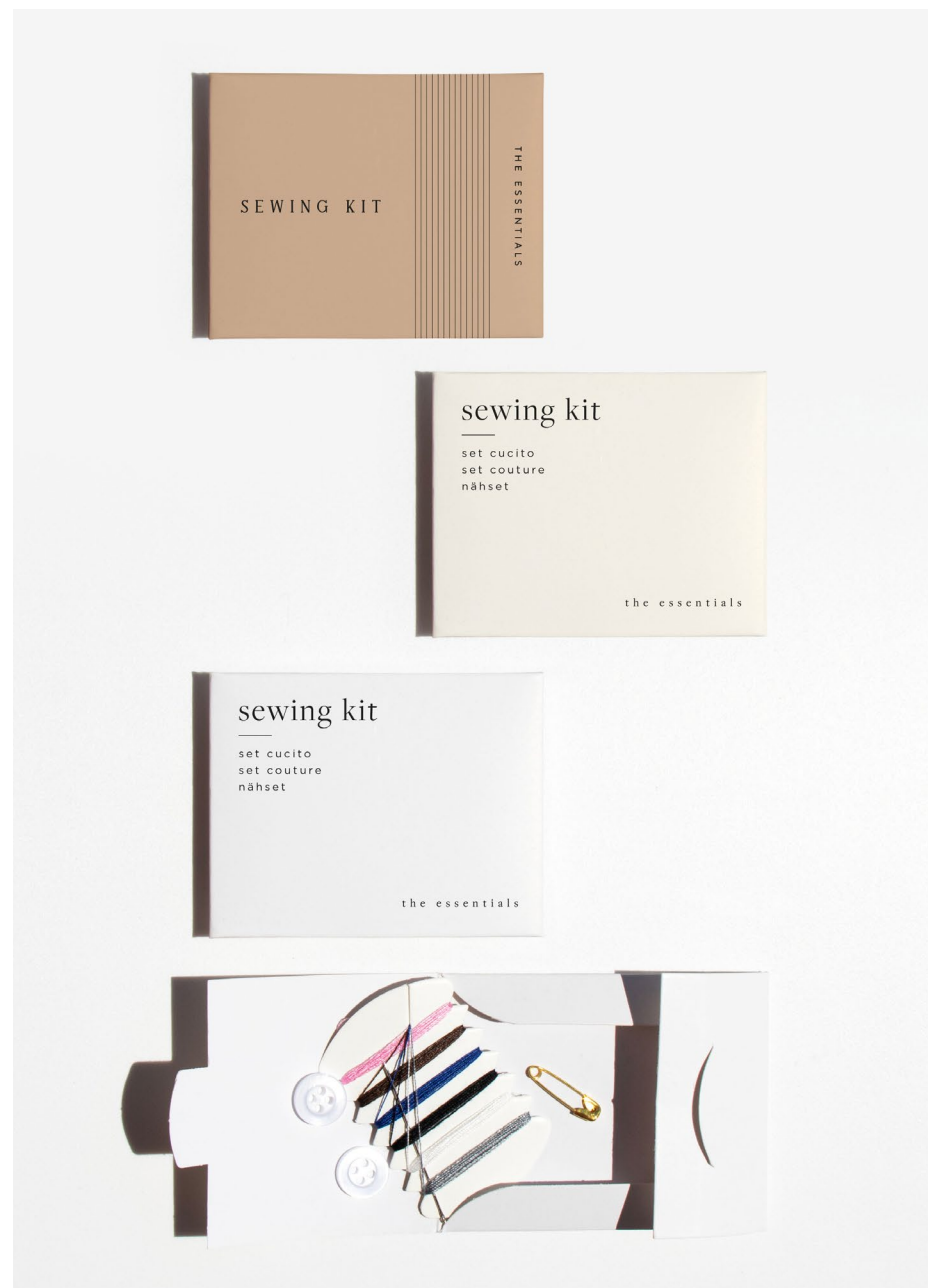

## SIZE

Packaging: closed 56 x 71 mm

WHITE

02ASETUCITOBIANCO

CREAM

02ACUCITOCREMA

HAVANA

02ASETUCITOKRAFT